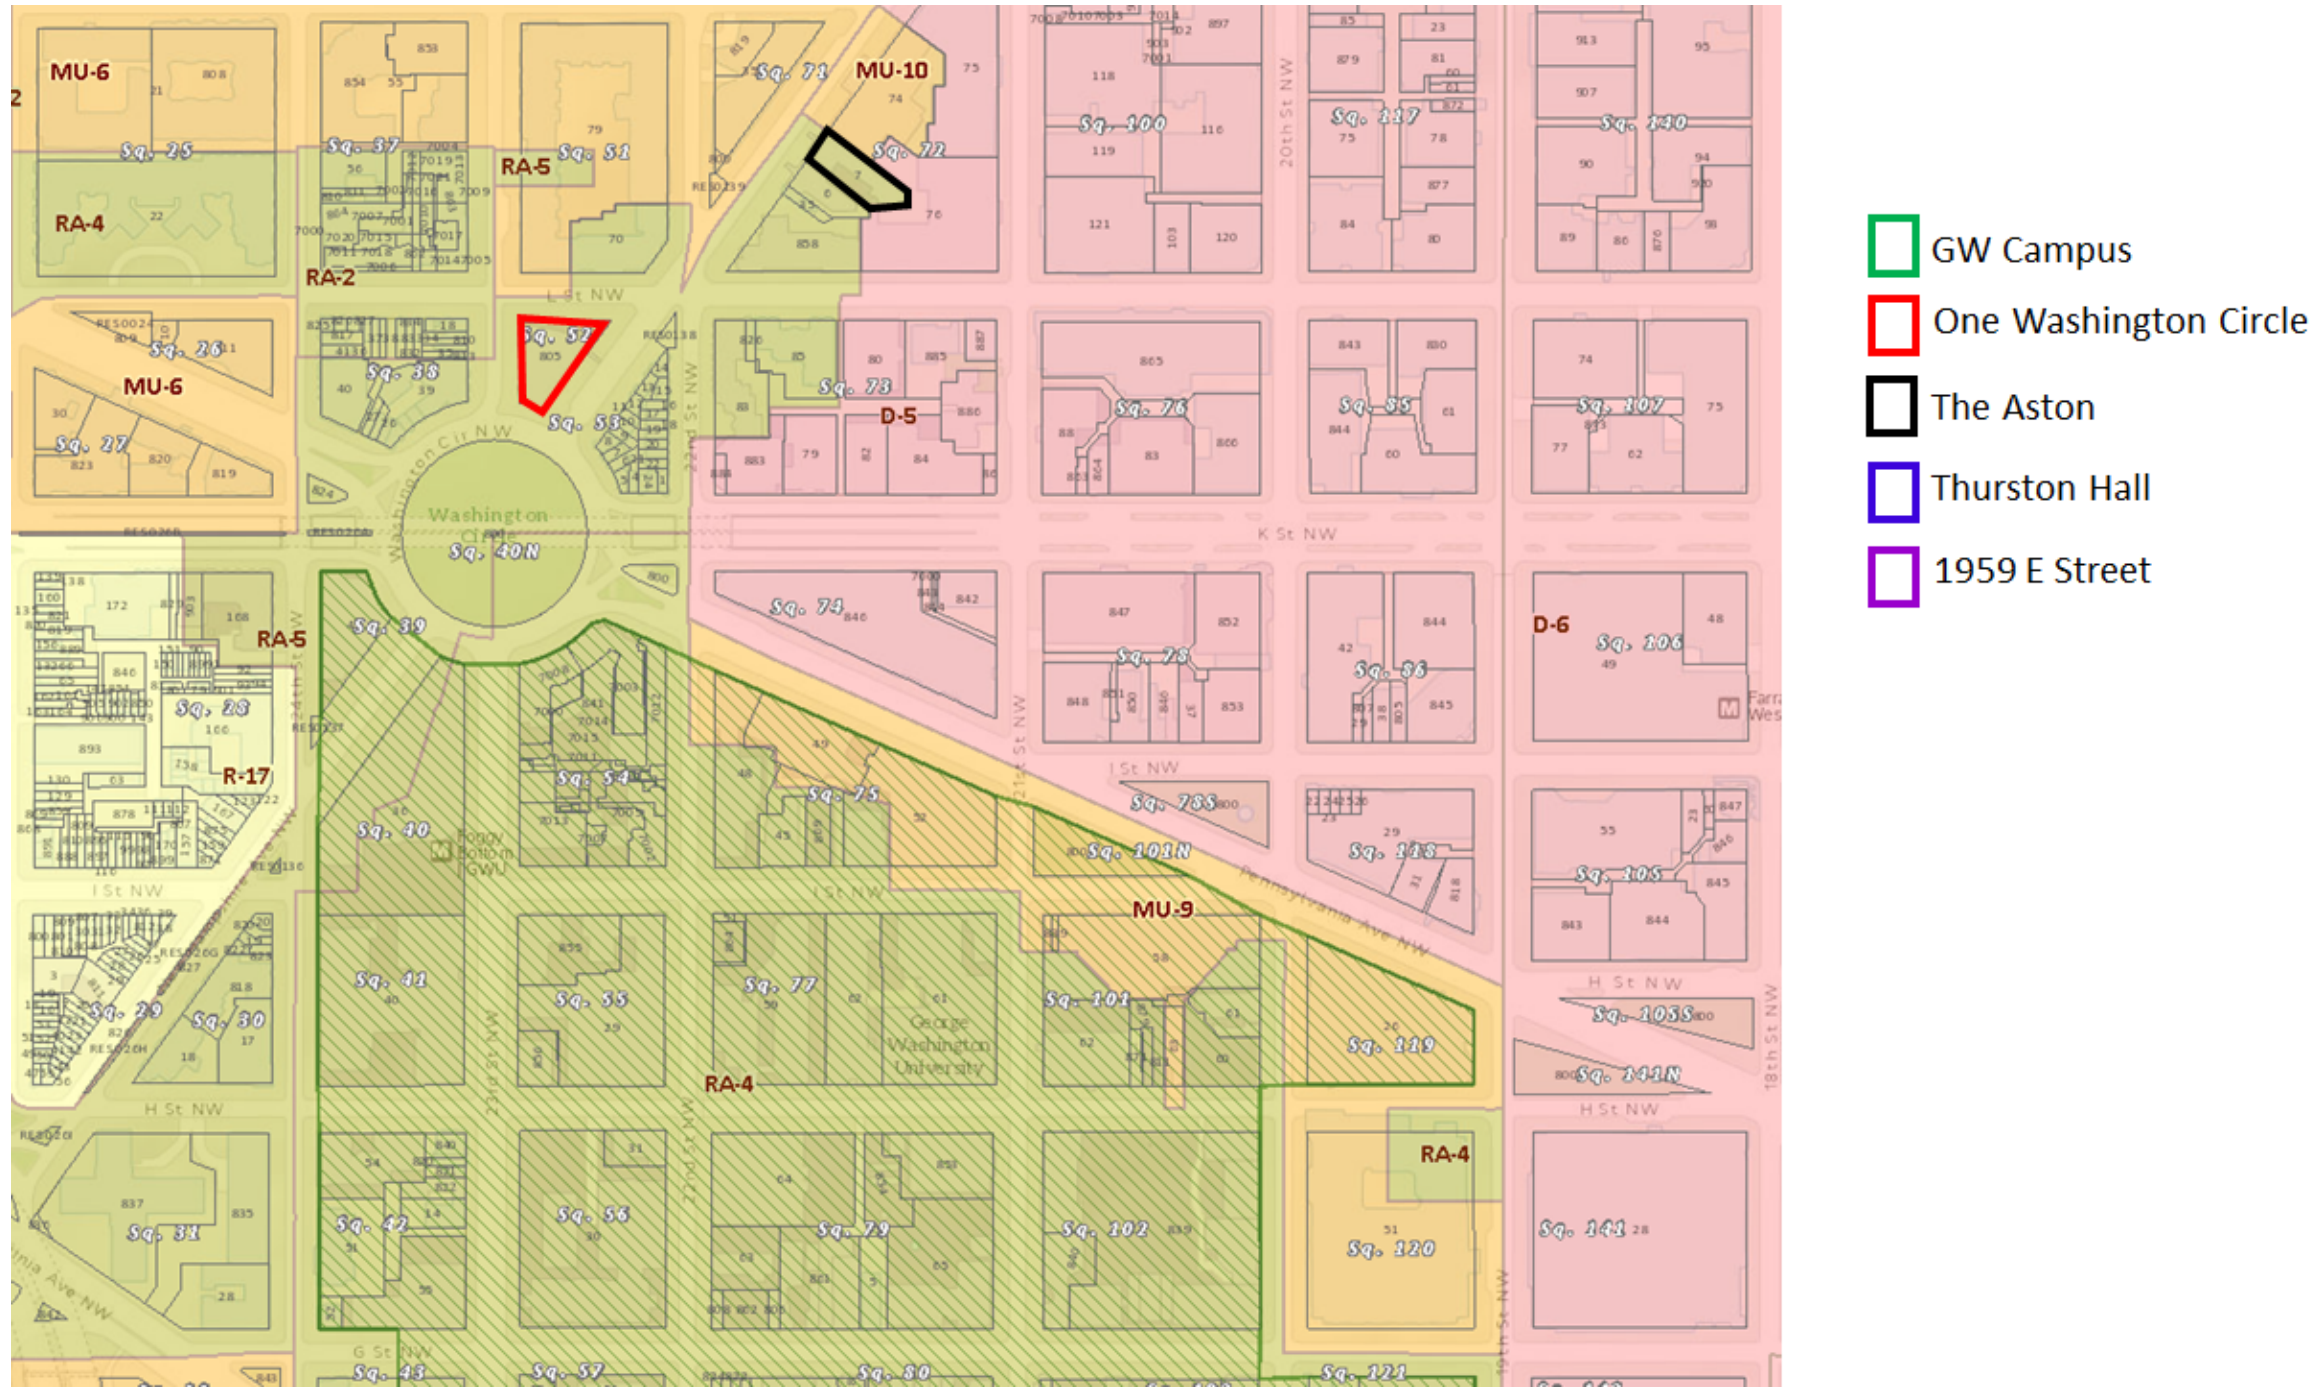

GW Zone Map Showing Location of Proposed Housing Sites (Pg. 1 of 2)

GW Zone Map Showing Location of Proposed Housing Sites (Pg. 2 of 2)

- GW Campus
- One Washington Circle
- The Aston
- Thurston Hall
- 1959 E Street