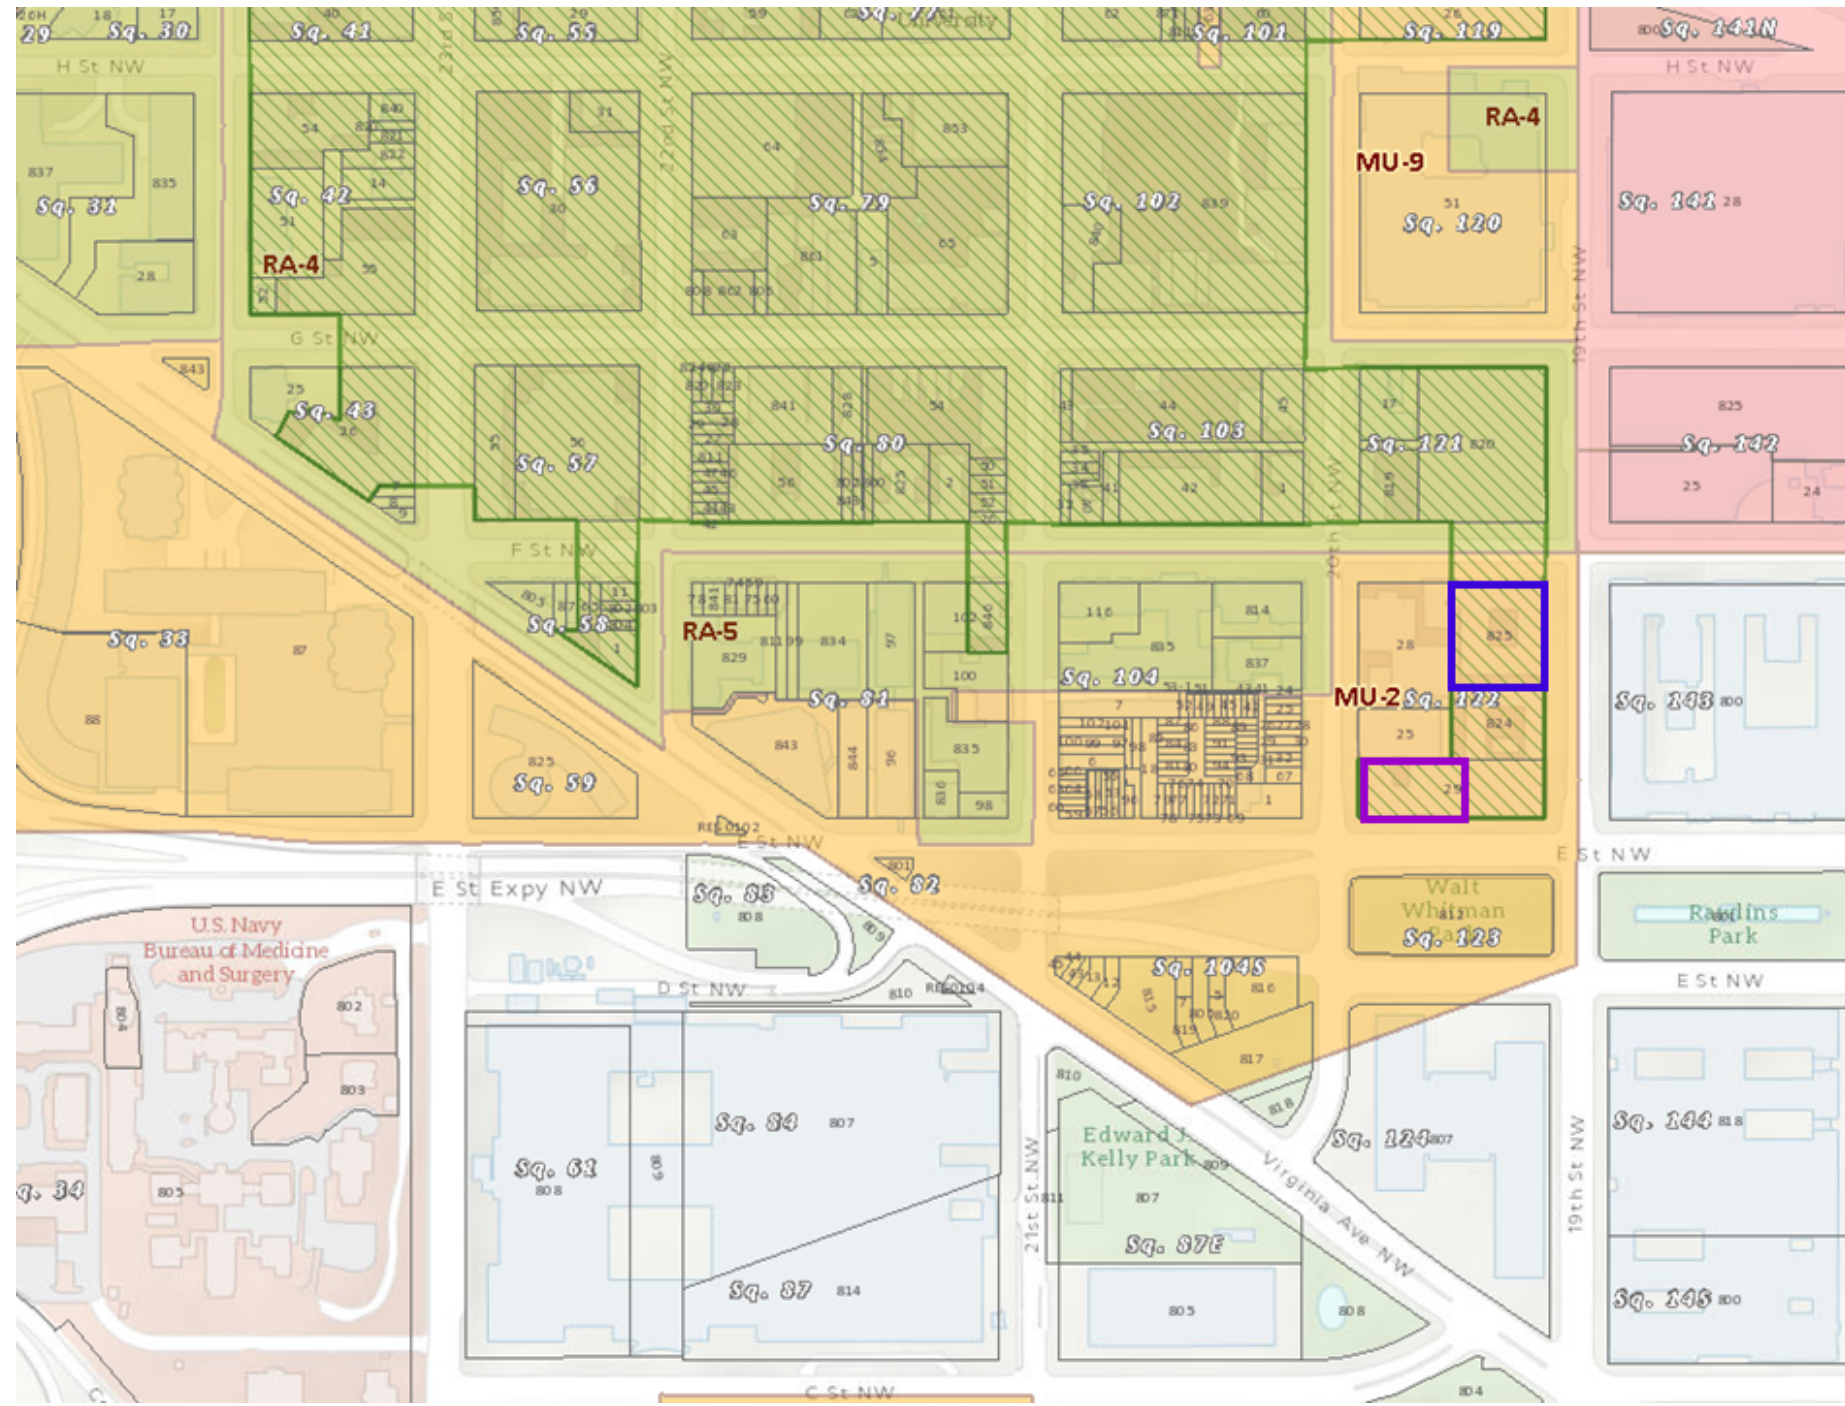

GW Zone Map Showing Location of Proposed Housing Sites (Pg. 1 of 2)

GW Zone Map Showing Location of Proposed Housing Sites (Pg. 2 of 2)

- GW Campus
- One Washington Circle
- The Aston
- Thurston Hall
- 1959 E Street